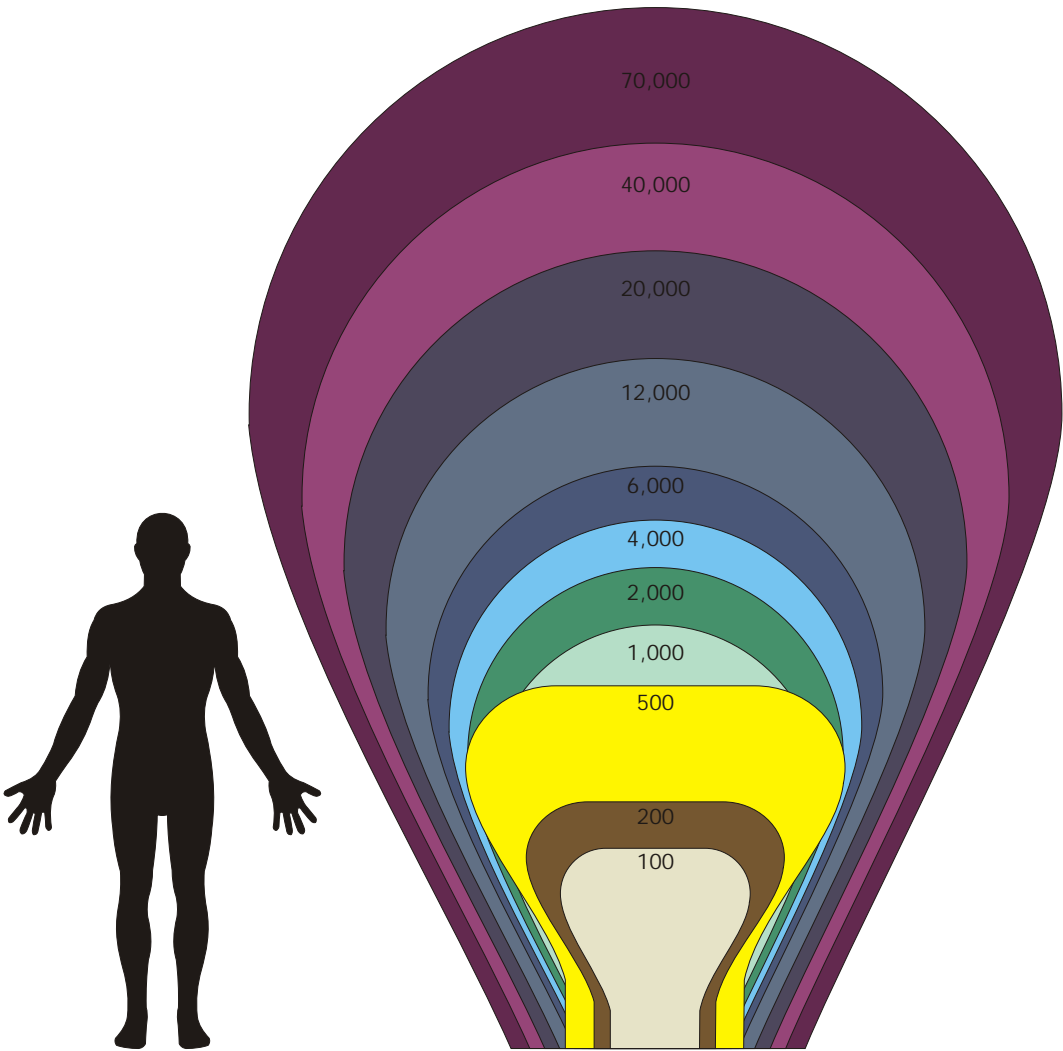

SEATEC - LIFT BAG CHART

Model	Lift capacity	Diameter	Overall height	Packaged cubic dimension	Weight
70,000 l b.	77,000l bs. 35,000kgs.	12' 3.69m	21'6" 6.77m	41" x 48" x 38" 1.05m x 1.23m x .97m	410l bs. 186.9kgs
40,000 l b.	44,000l bs. 20,000kgs.	12' 3.07m	16'9" 6.16m	41" x 48" x 24" 1.05m x 1.23m x .62m	325l bs. 147.7KGS.
20,000 l b.	22,000l bs. 10,000kgs.	7'9" 2.38m	12'2" 4.10m	41" x 48" x 18" 1.05m x 1.23m x .46m	190l bs. 86.2kgs.
12,000 l b.	12,200l bs. 5,500kgs.	5'10" 1.79m	10'10" 3.33m	41" x 41" x 12" 1.05m x 1.05m x .31m	125l bs. 56.7kgs
6,000 l b.	6,600l bs. 3,000kgs.	5'1" 1.56m	9' 2.77m	41" x 41" x 8" 1.05m x 1.05m x .21m	80l bs. 36.3KGS.
4,000 l b.	4,400l bs. 2,000kgs.	4'6" 1.38m	7'10" 2.41m	24" x 24" x 24" .62m x .62m x .62m	50l bs. 22.7kgs.
2,000 l b.	2,200l bs. 1,000kgs.	3'8" 1.13m	5'3" 1.62m	20" x 15" x 9.5" .51m x .38m x .29m	30l bs. 13.6kgs
1,000 l b.	1,100l bs. 500kgs.	2'11" 0.90m	4'8" 1.44m	18" x 13" x 10" .46m x .33m x .26m	17l bs. 7.7KGS.
500 l b.	550l bs. 250kgs.	2'5" 0.74m	3'7" 1.07m	15" x 11" x 7" .38m x .28m x .18m	12l bs. 5.45kgs.
200 l b.	220l bs. 100kgs.	1'10" 0.56m	3' 0.92m	15" x 11" x 7" .38m x .28m x .18m	7l bs. 3.18kgs
100 l b.	120l bs. 55kgs.	1'4" 0.41m	2'6" 0.77m	14" x 10" x 6" .36m x .26m x .15m	5l bs. 2.27KGS.