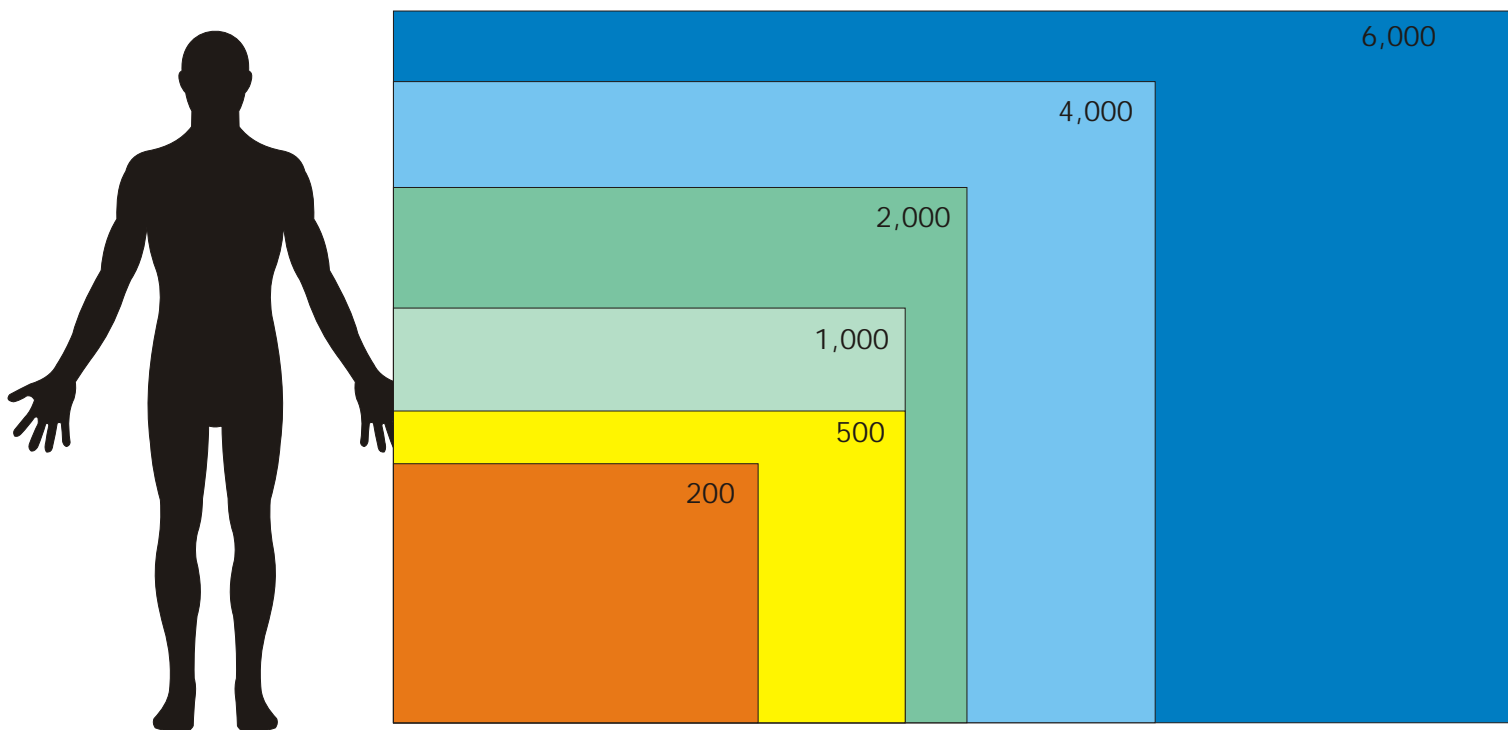

SEATEC - LIFT BAG CHART

Model	Lift capacity	HEIGHT	LENGTH	Packaged cubic dimension	Weight	Attachment points
6,000l b.	6,600l bs. 3,000kgs.	6'4" 1.94m	9'4" 2.87m	26" x 18" x 13" .67m x .46m x .33m	90l bs. 40.8Kgs.	3 top 1 bottom
4,000l b.	4,400l bs. 2,000kgs.	5'9" 1.77m	6'3" 1.92m	22" x 15" x 13" .56m x .38m x .33m	70l bs. 31.7Kgs.	2 top 1 bottom
2,000l b.	2,200l bs. 1,000kgs.	4'7" 1.41m	5' 1.54m	20" x 15" x 9.5" .51m x .38 x .24m	50Lbs. 22.7Kgs.	2 top 1 bottom
1,000l b.	1,100l bs. 500kgs.	3'8" 1.13m	4'3" 1.31m	18" x 13" x 10" .46m x .33m x .26m	32l bs. 14.5Kgs.	2 top 1 bottom
500l b.	550l bs. 250kgs.	2'8" .82m	4'3" 1.31m	17" x 12" x 8" .44m x .31m x .21m	20Lbs. 9.1Kgs.	2 top 1 bottom
200l b.	220l bs. 100kgs.	2'5" .74m	3'2" .97m	15" x 11" x 7" .38m x .28m x .18m	12Lbs. 5.4kgs.	1 bottom