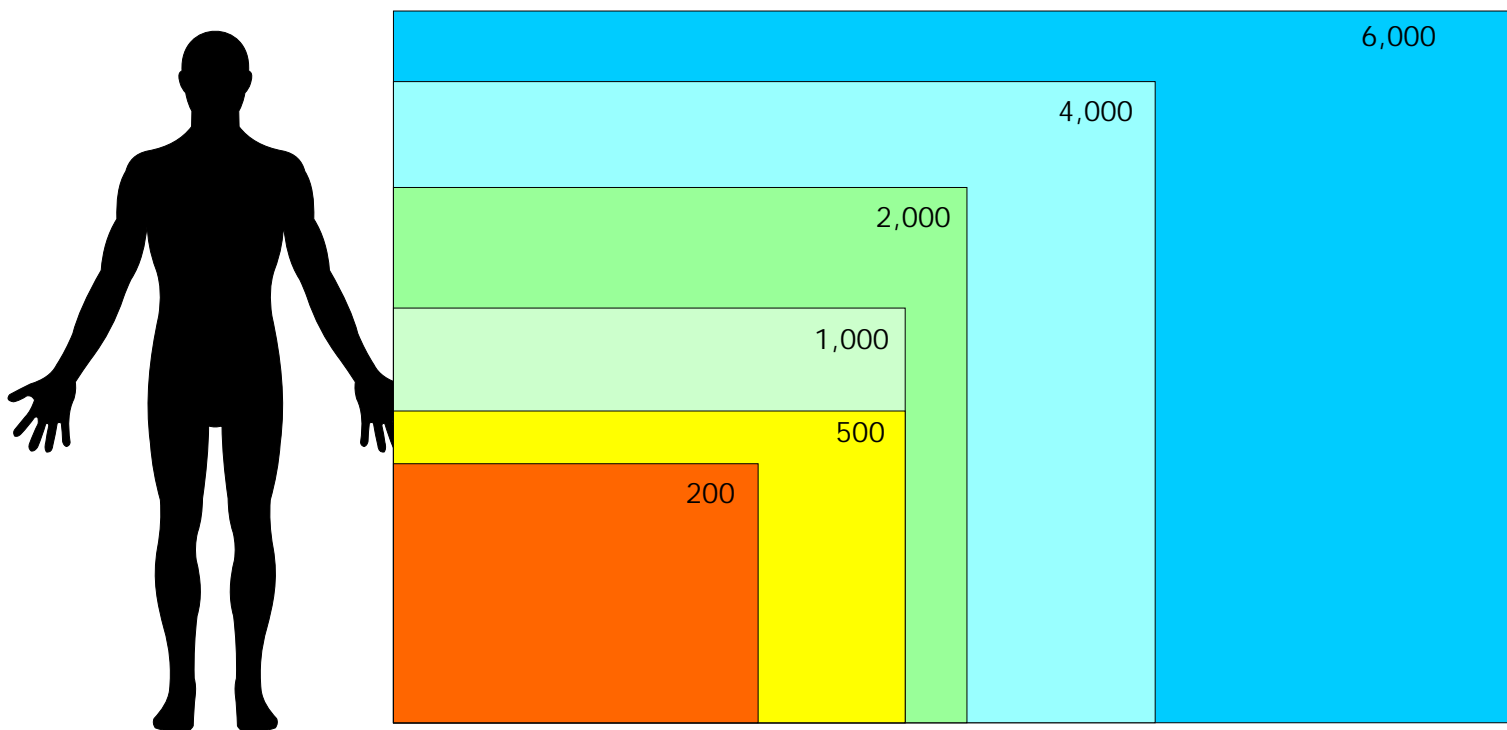

SEATEC - LIFT BAG CHART

Model	Lift capacity	HEIGHT	LENGTH	Packaged cubic dimension	Weight	Attachment points
6,000l b.	6,600l bs. 3,000kgs.	6'4" 1.94m	9'4" 2.87m	26" x 18" x 13" .67m x .46m x .33m	90l bs. 40.8Kgs.	3 top 1 bottom
4,000l b.	4,400l bs. 2,000kgs.	5'9" 1.77m	6'3" 1.92m	22" x 15" x 13" .56m x .38m x .33m	70l bs. 31.7Kgs.	2 top 1 bottom
2,000l b.	2,200l bs. 1,000kgs.	4'7" 1.41m	5' 1.54m	20" x 15" x 9.5" .51m x .38 x .24m	50Lbs. 22.7Kgs.	2 top 1 bottom
1,000l b.	1,100l bs. 500kgs.	3'8" 1.13m	4'3" 1.31m	18" x 13" x 10" .46m x .33m x .26m	32l bs. 14.5Kgs.	2 top 1 bottom
500l b.	550l bs. 250kgs.	2'8" .82m	4'3" 1.31m	17" x 12" x 8" .44m x .31m x .21m	20Lbs. 9.1Kgs.	2 top 1 bottom
200l b.	220l bs. 100kgs.	2'5" .74m	3'2" .97m	15" x 11" x 7" .38m x .28m x .18m	12Lbs. 5.4kgs.	1 bottom