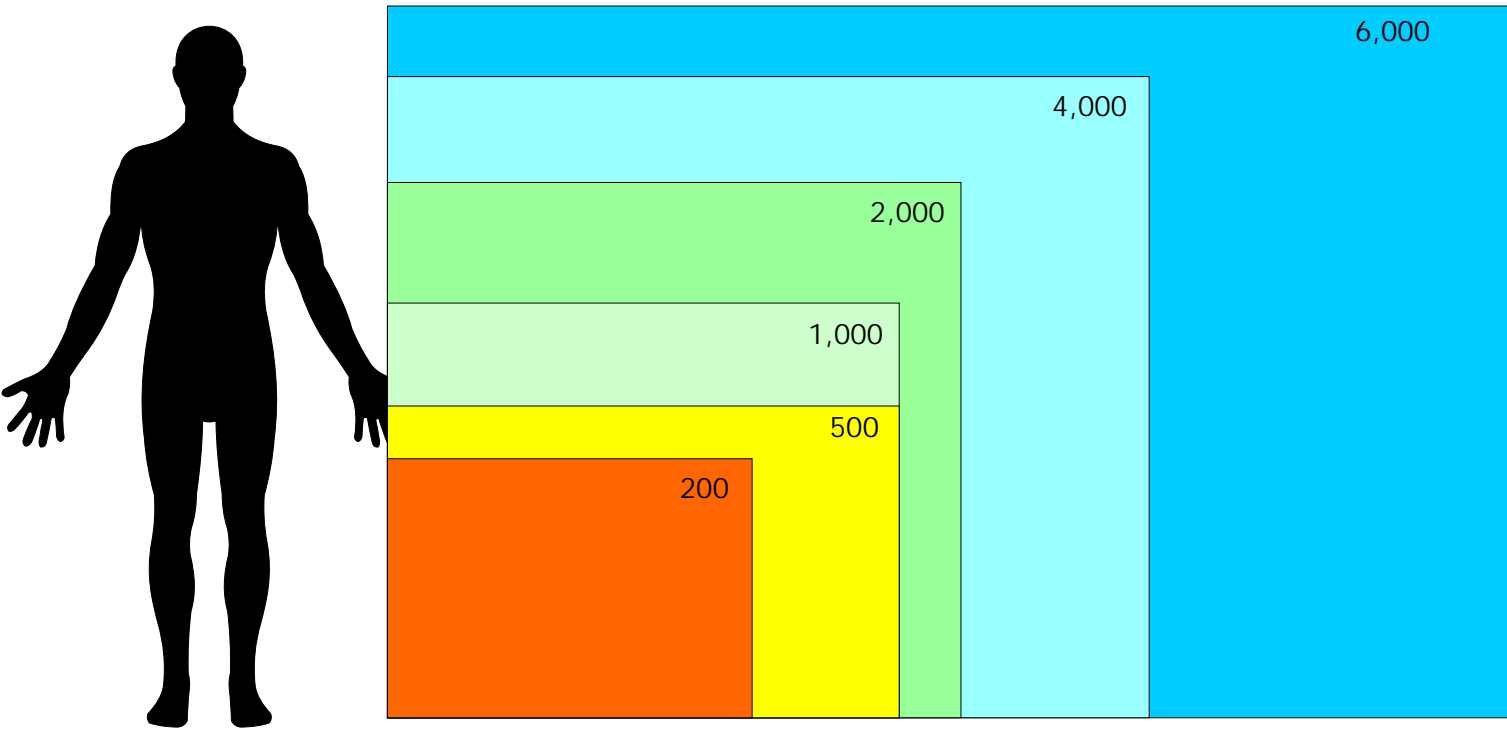

SEATEC - LIFT BAG CHART

Model	Lift capacity	HEIGHT	LENGTH	Packaged cubic dimension	Weight	Attach-ment points
6,000l b.	6,600l bs. 3,000kgs.	6'4" 1.94m	9'4" 2.87m	26" x 18" x 13" .67m x .46m x .33m	90l bs. 40.8Kgs.	3 top 1 bottom
4,000l b.	4,400l bs. 2,000kgs.	5'9" 1.77m	6'3" 1.92m	22" x 15" x 13" .56m x .38m x .33m	70l bs. 31.7Kgs.	2 top 1 bottom
2,000l b.	2,200l bs. 1,000kgs.	4'7" 1.41m	5' 1.54m	20" x 15" x 9.5" .51m x .38 x .24m	50Lbs. 22.7Kgs.	2 top 1 bottom
1,000l b.	1,100l bs. 500kgs.	3'8" 1.13m	4'3" 1.31m	18" x 13" x 10" .46m x .33m x .26m	32l bs. 14.5Kgs.	2 top 1 bottom
500l b.	550l bs. 250kgs.	2'8" .82m	4'3" 1.31m	17" x 12" x 8" .44m x .31m x .21m	20Lbs. 9.1Kgs.	2 top 1 bottom
200l b.	220l bs. 100kgs.	2'5" .74m	3'2" .97m	15" x 11" x 7" .38m x .28m x .18m	12Lbs. 5.4kgs.	1 bottom