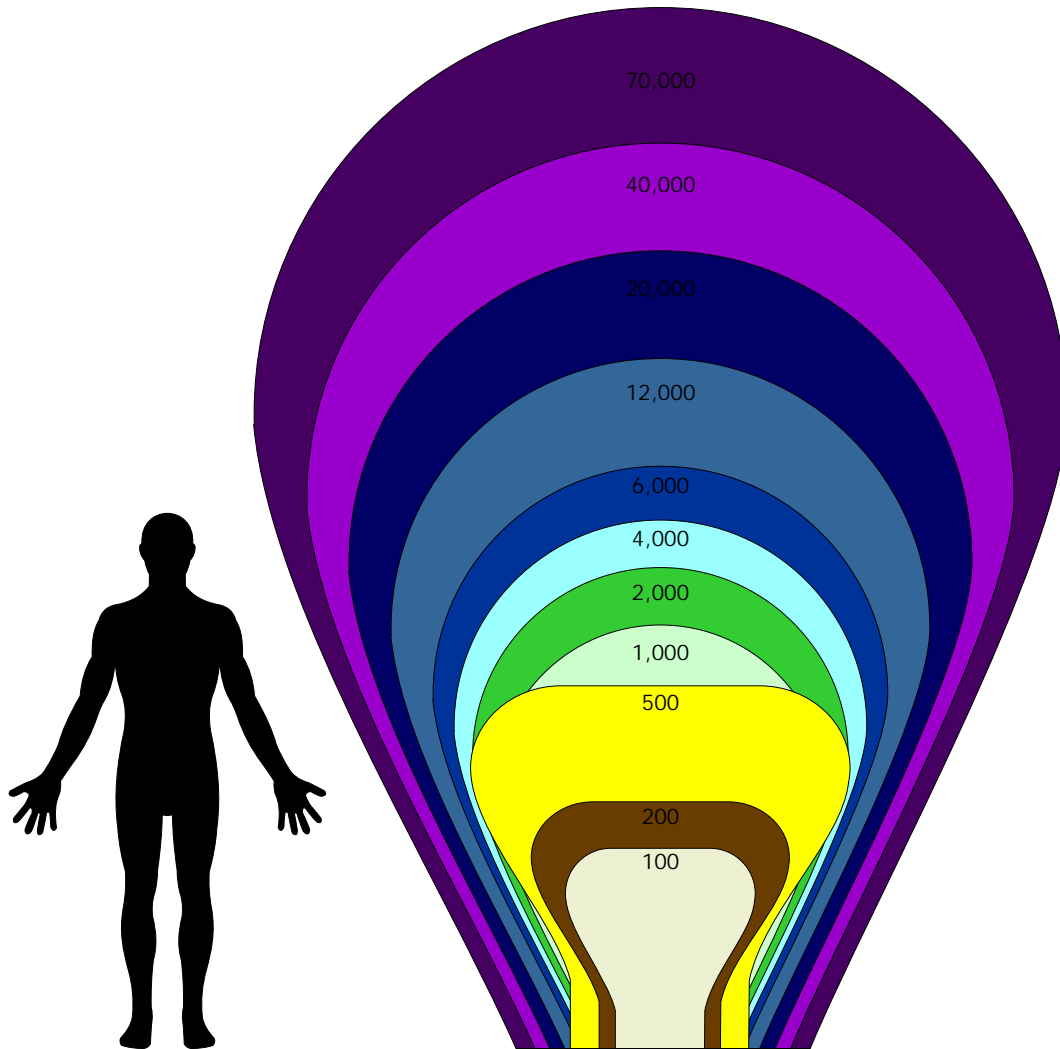

# SEATEC - LIFT BAG CHART

Model	Lift capacity	Diameter	Overall height	Packaged cubic dimension	Weight
70,000 l b.	77,000l bs. 35,000kgs.	12' 3.69m	21'6" 6.77m	41" x 48" x 38" 1.05m x 1.23m x .97m	410l bs. 186.9kgs
40,000 l b.	44,000l bs. 20,000kgs.	12' 3.07m	16'9" 6.16m	41" x 48" x 24" 1.05m x 1.23m x .62m	325l bs. 147.7KGS.
20,000 l b.	22,000l bs. 10,000kgs.	7'9" 2.38m	12'2" 4.10m	41" x 48" x 18" 1.05m x 1.23m x .46m	190l bs. 86.2kgs.
12,000 l b.	12,200l bs. 5,500kgs.	5'10" 1.79m	10'10" 3.33m	41" x 41" x 12" 1.05m x 1.05m x .31m	125l bs. 56.7kgs
6,000 l b.	6,600l bs. 3,000kgs.	5'1" 1.56m	9' 2.77m	41" x 41" x 8" 1.05m x 1.05m x .21m	80l bs. 36.3KGS.
4,000 l b.	4,400l bs. 2,000kgs.	4'6" 1.38m	7'10" 2.41m	24" x 24" x 24" .62m x .62m x .62m	50l bs. 22.7kgs.
2,000 l b.	2,200l bs. 1,000kgs.	3'8" 1.13m	5'3" 1.62m	20" x 15" x 9.5" .51m x .38m x .29m	30l bs. 13.6kgs
1,000 l b.	1,100l bs. 500kgs.	2'11" 0.90m	4'8" 1.44m	18" x 13" x 10" .46m x .33m x .26m	17l bs. 7.7KGS.
500 l b.	550l bs. 250kgs.	2'5" 0.74m	3'7" 1.07m	15" x 11" x 7" .38m x .28m x .18m	12l bs. 5.45kgs.
200 l b.	220l bs. 100kgs.	1'10" 0.56m	3' 0.92m	15" x 11" x 7" .38m x .28m x .18m	7l bs. 3.18kgs
100 l b.	120l bs. 55kgs.	1'4" 0.41m	2'6" 0.77m	14" x 10" x 6" .36m x .26m x .15m	5l bs. 2.27KGS.